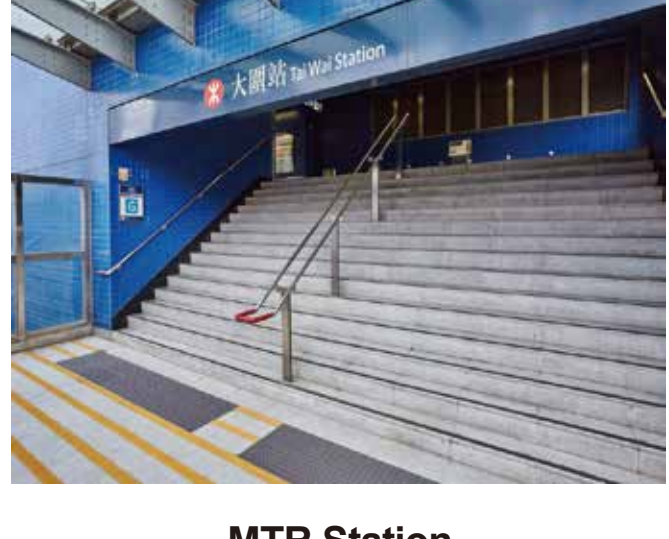

Tsing Tin Estate (Tuen Mun)

Wo Tin Estate (Tuen Mun)

Yu Nga Court (Tung Chung)

Transportation

HK-Zhuhai-Macau Bridge

Hong Kong International Airport

Hong Kong West Kowloon Station

Kai Tak Cruise Terminal

MTR Station

Ngong Ping 360

Shenzhen Bay Port

The Peak Tram Central Terminus

Social Facilities

Civil Aid Service Headquarters

Eastern Harbour Crossing

Fire Services Headquarters Building