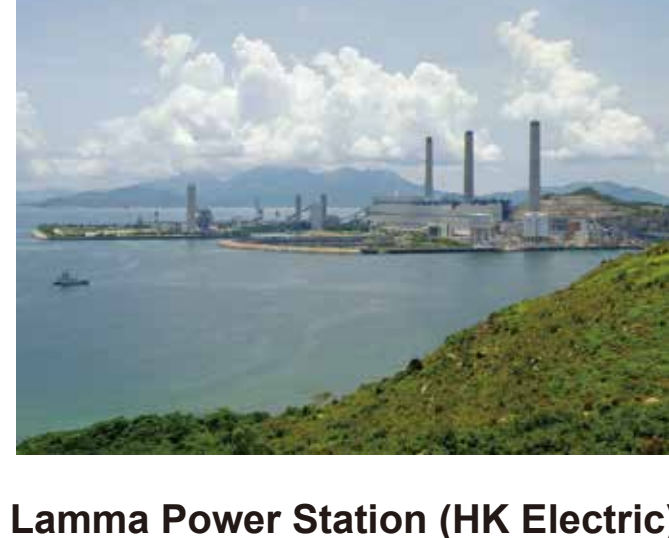

Lamma Power Station (HK Electric)